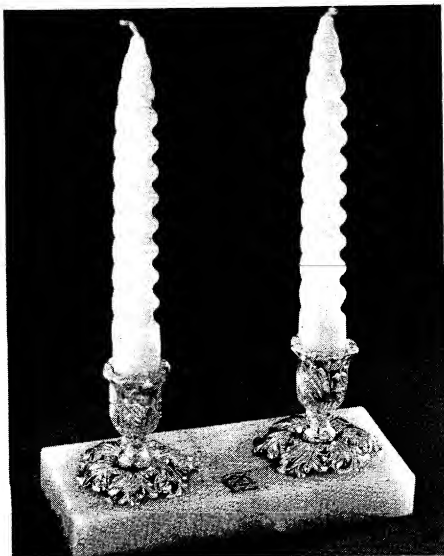

NEED FOR HOME AND OFFICE

62 CANDLEHOLDER DOUBLE